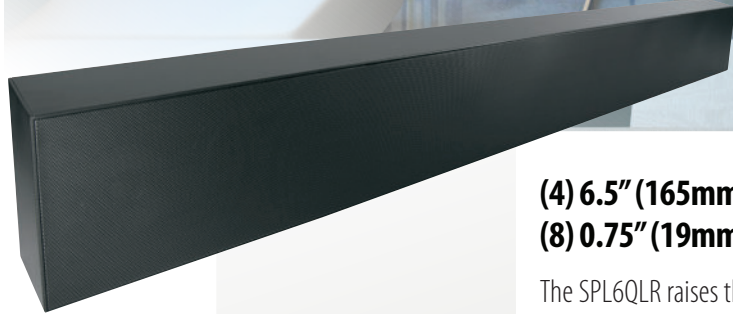

# SPL6QLR SOUNDBAR

6.5" FULL-RANGE STEREO SOUNDBAR - 4" DEPTH

## (4) 6.5" (165mm) Aluminum Cone Woofers (8) 0.75" (19mm) Aluminum Dome Tweeters in Quad-Arrays

The SPL6QLR raises the bar in sound output and wide frequency response. James Loudspeaker has taken their proprietary quad-tweeter technology from the BE reference series and scaled it down to a compact array of four 0.75" (19mm) aluminum dome tweeters to provide a wide dispersion angle. When combined with James' high output 6.5" (165mm) woofers, the SPL6QLR has a remarkable 91dB sensitivity with bass down below 60Hz, delivering high efficiency, low distortion, and crisp clear audiophile sound. Designed as a left and right channel, the SPL6QC is perfect for any stereo system application.

The cabinet design features all aircraft grade aluminum for strength, sonic performance, and suitability for outdoor/marine applications. Complete with a custom fit and colored stainless steel perforated grille, this SoundBar mounts directly to any TV. James custom fits each SoundBar to fit your TV perfectly to seamlessly integrate this speaker into any entertainment system, delivering a subdued visual effect, designed to be as unobtrusive as possible. Also available for wall mounting or configurable for other custom applications, this SoundBar combines high quality audio with elegant design for the perfect home entertainment solution.

Brackets ordered separately. For outdoor/marine applications, order the SPL6QLRM.

- Size 8.125 h x Custom Sized w x 4 d (in)  
203 h x Custom Sized w x 101 d (mm)
- Freq Response 60Hz-24 kHz±3dB
- Impedance 4/8 ohms (Config. Dependent)
- Sensitivity 94dB 2.83V /1m
- Power req. 50 -200W/Channel
- Woofer (4) 6.5" (165mm) Aluminum
- Tweeter (8) 0.75" (19mm) Aluminum
- Finishes STUDIOBK, STBK, GLBK, DKT1, LITI, MRSLV
- Brackets PL-B-CUSTOM (Ordered Separately)