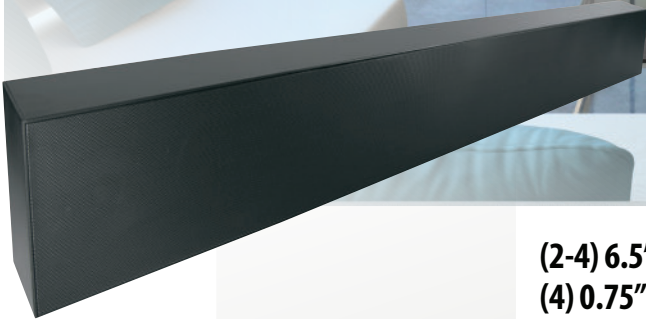

# SPL6QC **SOUND BAR**

6.5" FULL-RANGE LEFT, RIGHT OR CENTER SOUNDBAR - 4" DEPTH

## **(2-4) 6.5" (165mm) Aluminum Cone Woofers** **(4) 0.75" (19mm) Aluminum Dome Tweeters in Quad-Arrays**

- Size 8.125 h x Custom Sized w x 4 d (in)  
203 h x Custom Sized w x 101 d (mm)
- Freq Response 60Hz-24 kHz±3dB
- Impedance 4/8 ohms
- Sensitivity 94dB 2.83V /1m
- Power req. 50 -200W
- Woofer (2-4) 6.5" (165mm) Aluminum
- Tweeter (4) 0.75" (19mm) Aluminum
- Finishes STUDIOBK, STBK, GLBK, DKTI,  
LITI, MRSLV
- Brackets PL-B-CUSTOM (Ordered Separately)

COLOR CODES:  
Studio Black (STUDIOBK)  
Satin Black (STBK)  
Gloss Black (GLBK)  
Dark Titanium (DKTI)  
Light Titanium (LITI)  
Mirror Silver (MRSLV)

The SPL6QC raises the bar in sound output and wide frequency response. James Loudspeaker has taken their proprietary quad-tweeter technology from the BE reference series and scaled it down to a compact array of four 0.75" (19mm) aluminum dome tweeters to provide a wide dispersion angle. When combined with James' high output 6.5" (165mm) woofers, the SPL6QC has a remarkable 91dB sensitivity with bass down below 60Hz, delivering high efficiency, low distortion, and crisp clear audiophile sound. Designed as a center channel, the SPL6QC is perfect for any single channel application, including right, left, or center channels.

The cabinet design features all aircraft grade aluminum for strength, sonic performance, and suitability for outdoor/marine applications. Complete with a custom fit and colored stainless steel perforated grille, this SoundBar mounts directly to any TV. James custom fits each SoundBar to fit your TV perfectly to seamlessly integrate this speaker into any entertainment system, delivering a subdued visual effect, designed to be as unobtrusive as possible. Also available for wall mounting or configurable for other custom applications, this SoundBar combines high quality audio with elegant design for the perfect home entertainment solution.