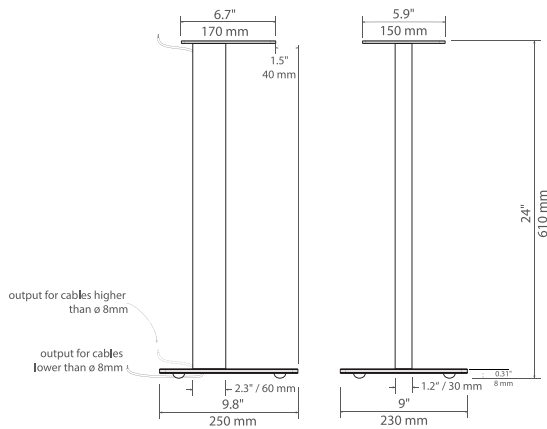

ESSE STAND

BLACK / RED

DIMENSIONS

DESCRIPTION

Esse Stand is the perfect speaker stand to complement the Esse range. The Esse Stand retains the same frame structure and colours, both the trendy finishes will blend in any kind of conventional or more contemporary home design.

DESIGN

Structure : Satin black powder coated steel
Base : Black or red tempered glass

MAXIMUM LOAD

Upper shelf : 34 kg

USABLE DIMENSION

External dimensions (W x H x D) : 230 x 610 x 250 mm
Upper shelf (W x D) : 150 x 170 mm
Base (W x D) : 230 x 250 mm

PACKAGING

Delivered disassembled with screws kit, mounting instructions and tools
Quantity / box : 2
Type : Brown cardboard
Dimensions (W x H x D) : 635 x 285 x 75mm
Gross weight : 6.4 kg
Net weight : 5.56 kg