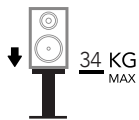

ESSE STAND

BLACK / RED

DIMENSIONS

DESCRIPTION

Esse Stand is the perfect speaker stand to complement the Esse range. The Esse Stand retains the same frame structure and colours, both the trendy finishes will blend in any kind of conventional or more contemporary home design.

DESIGN

Structure : Satin black powder coated steel
Base : Black or red tempered glass

MAXIMUM LOAD

Upper shelf : 34 kg

USABLE DIMENSION

External dimensions (W x H x D) : 230 x 610 x 250 mm
Upper shelf (W x D) : 150 x 170 mm
Base (W x D) : 230 x 250 mm

PACKAGING

Delivered disassembled with screws kit, mounting instructions and tools
Quantity / box : 2
Type : Brown cardboard
Dimensions (W x H x D) : 635 x 285 x 75mm
Gross weight : 6.4 kg
Net weight : 5.56 kg

FINISHES

- Black   SKU : NORESSSTABKS   EAN : 3700795180723
- Black/Red   SKU : NORESSSTARDS   EAN : 3700795180730

MAX LOAD

ALSO AVAILABLE